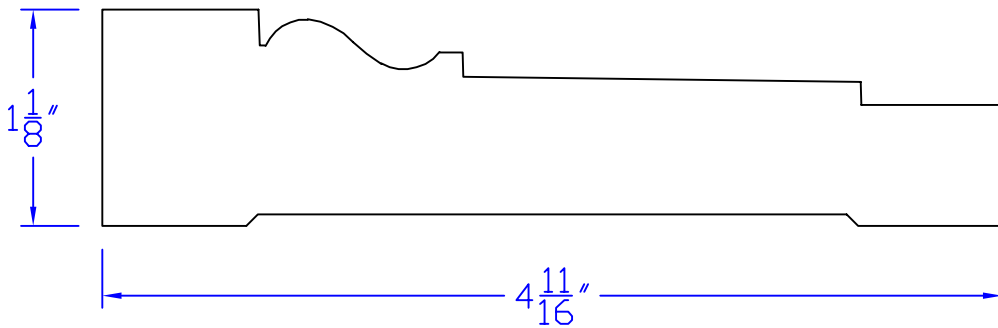

Creative Woodworking N.W., Inc.

1036 S.E. Taylor * Portland, Oregon 97214

Phone:(503) 230-9265 * Fax:(503) 232-9082

www.Creativewoodworkingnw.com

CASG874

$1\frac{1}{8}" \times 4\frac{11}{16}"$