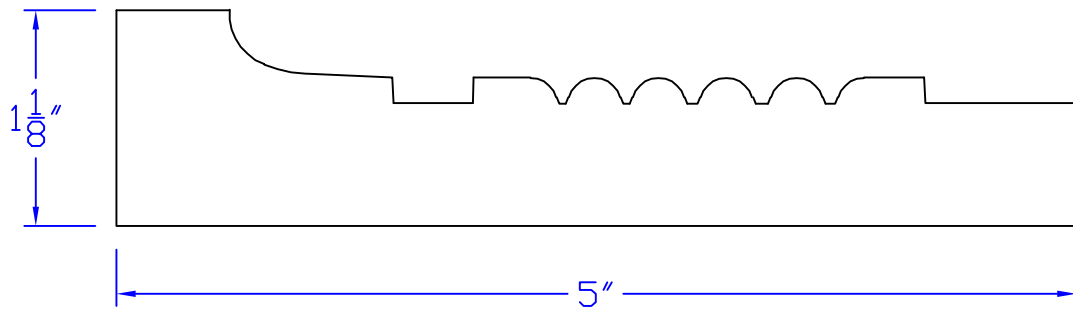

Creative Woodworking N.W., Inc.

1036 S.E. Taylor * Portland, Oregon 97214

Phone:(503) 230-9265 * Fax:(503) 232-9082

www.Creativewoodworkingnw.com

CASG875
1-1/8" x 5"