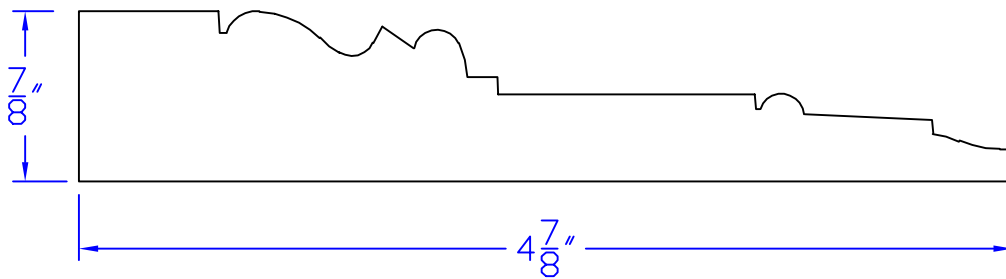

Creative Woodworking N.W., Inc.

1036 S.E. Taylor * Portland, Oregon 97214

Phone:(503) 230-9265 * Fax:(503) 232-9082

www.Creativewoodworkingnw.com

CASG878
7/8" x 4-7/8"