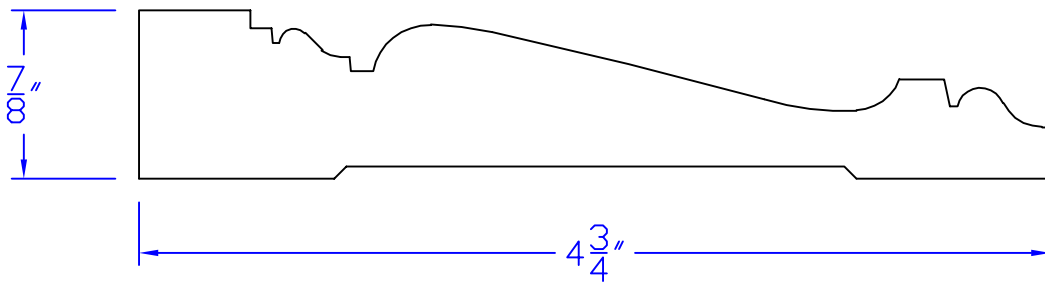

Creative Woodworking N.W., Inc.

1036 S.E. Taylor * Portland, Oregon 97214

Phone:(503) 230-9265 * Fax:(503) 232-9082

www.Creativewoodworkingnw.com

CASG880
7/8" x 4-3/4"