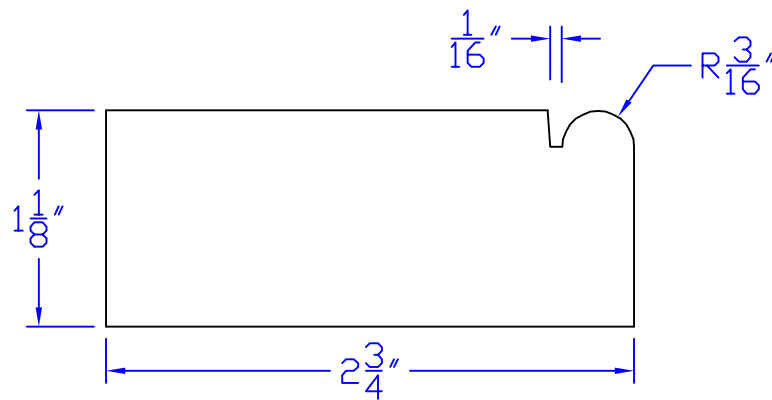

# Creative Woodworking N.W., Inc.

1036 S.E. Taylor \* Portland, Oregon 97214

Phone:(503) 230-9265 \* Fax:(503) 232-9082

www.Creativewoodworkingnw.com

CASG881

$7/8" \times 2-3/4"$