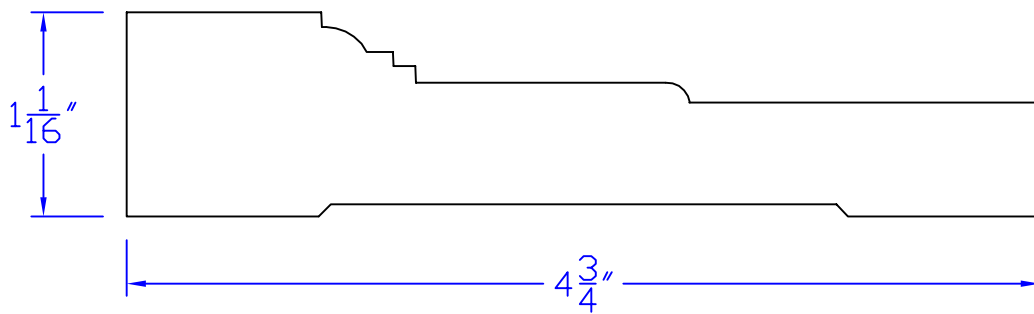

Creative Woodworking N.W., Inc.

1036 S.E. Taylor * Portland, Oregon 97214

Phone:(503) 230-9265 * Fax:(503) 232-9082

www.Creativewoodworkingnw.com

CASG882

$1\frac{1}{16}" \times 4\frac{3}{4}"$