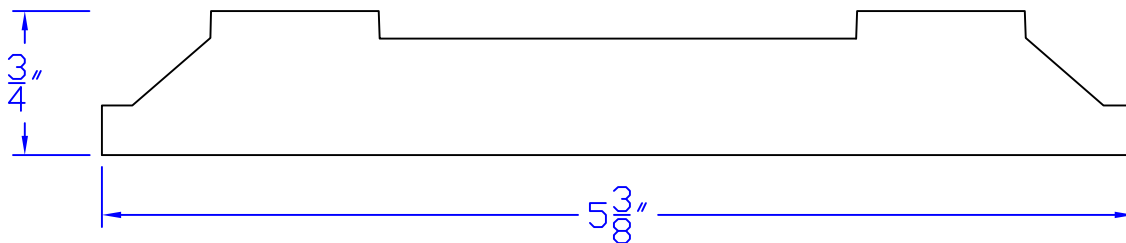

# Creative Woodworking N.W., Inc.

1036 S.E. Taylor \* Portland, Oregon 97214  
Phone:(503) 230-9265 \* Fax:(503) 232-9082  
[www.Creativewoodworkingnw.com](http://www.Creativewoodworkingnw.com)

CASG883  
3/4" x 5-3/8"