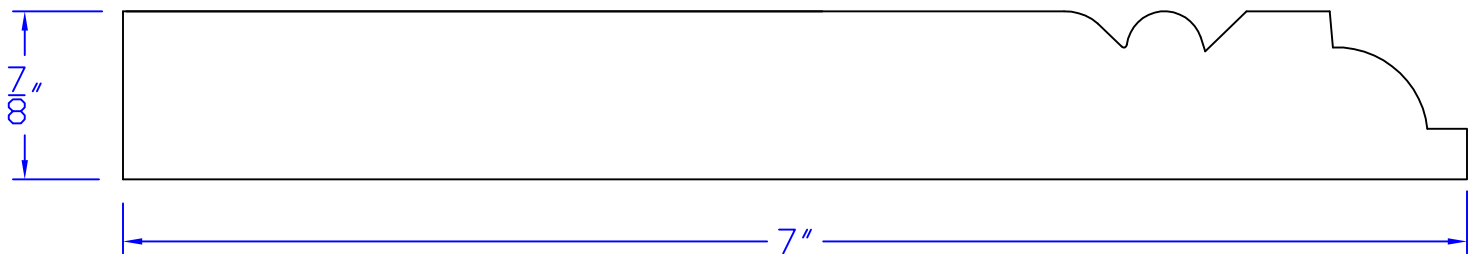

Creative Woodworking N.W., Inc.

1036 S.E. Taylor * Portland, Oregon 97214
Phone:(503) 230-9265 * Fax:(503) 232-9082
www.Creativewoodworkingnw.com

CASG885
7/8" x 7"