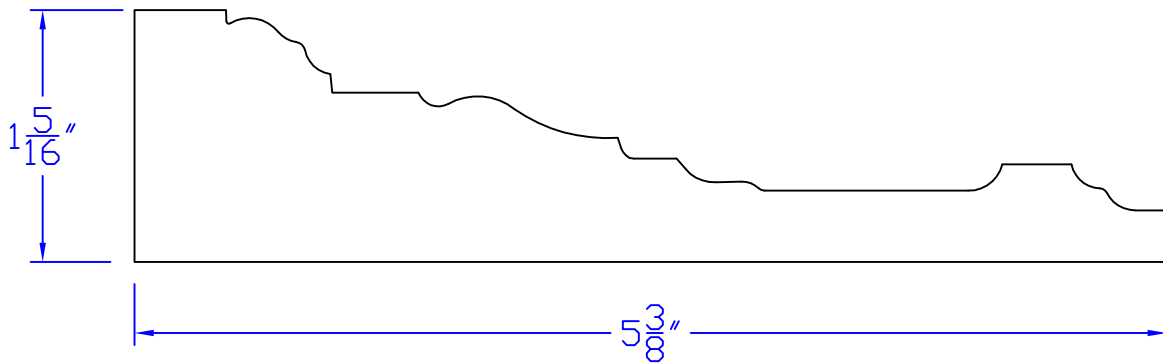

# Creative Woodworking N.W., Inc.

1036 S.E. Taylor \* Portland, Oregon 97214  
Phone:(503) 230-9265 \* Fax:(503) 232-9082  
[www.Creativewoodworkingnw.com](http://www.Creativewoodworkingnw.com)

CASG886  
 $1\frac{5}{16}$ "  $\times$   $5\frac{3}{8}$ "