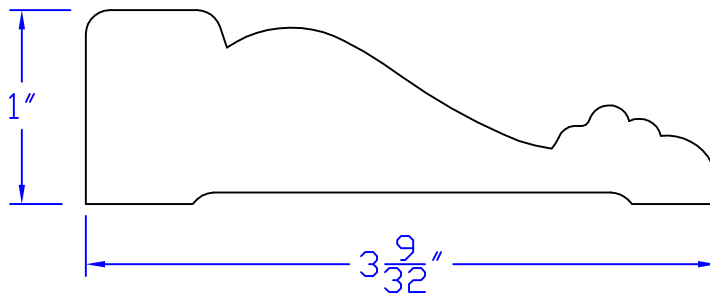

Creative Woodworking N.W., Inc.

1036 S.E. Taylor * Portland, Oregon 97214
Phone:(503) 230-9265 * Fax:(503) 232-9082
www.Creativewoodworkingnw.com

CASG889

1" x 3-9/32"