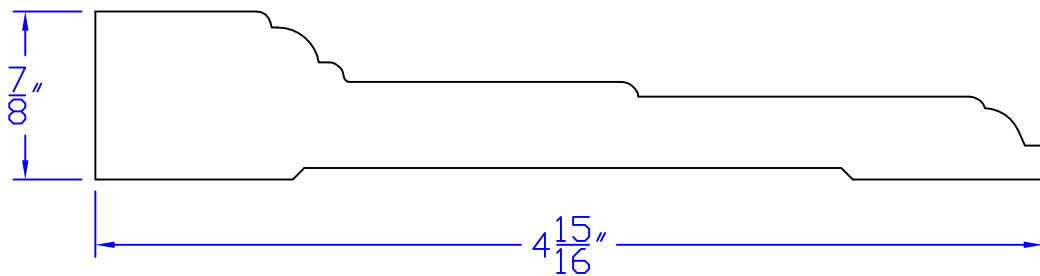

Creative Woodworking N.W., Inc.

1036 S.E. Taylor * Portland, Oregon 97214
Phone:(503) 230-9265 * Fax:(503) 232-9082
www.Creativewoodworkingnw.com

CASG890
7/8" × 4-15/16"