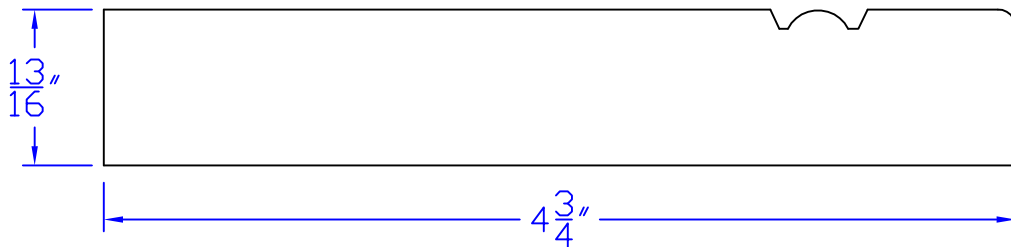

# Creative Woodworking N.W., Inc.

1036 S.E. Taylor \* Portland, Oregon 97214  
Phone:(503) 230-9265 \* Fax:(503) 232-9082  
[www.Creativewoodworkingnw.com](http://www.Creativewoodworkingnw.com)

CASG891  
 $13/16$ "  $\times$   $4-3/4$ "