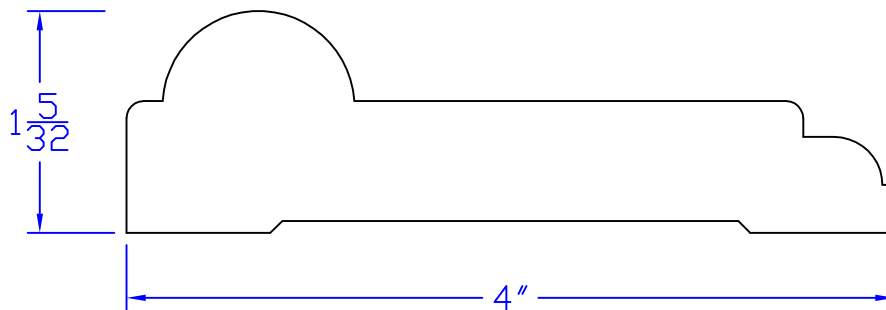

# Creative Woodworking N.W., Inc.

1036 S.E. Taylor \* Portland, Oregon 97214  
Phone:(503) 230-9265 \* Fax:(503) 232-9082  
[www.Creativewoodworkingnw.com](http://www.Creativewoodworkingnw.com)

CASG892  
1-5/32" x 4"