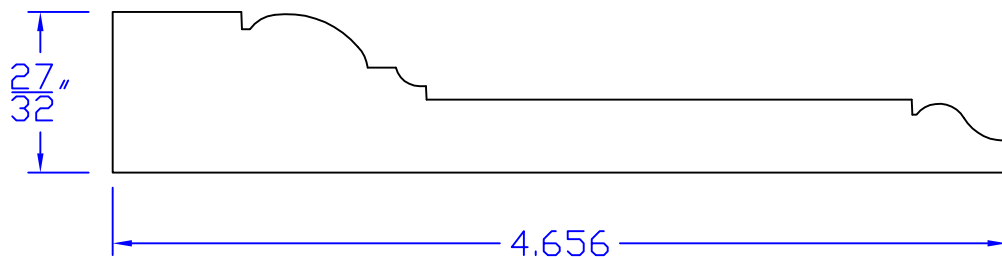

Creative Woodworking N.W., Inc.

1036 S.E. Taylor * Portland, Oregon 97214
Phone:(503) 230-9265 * Fax:(503) 232-9082
www.Creativewoodworkingnw.com

CASG894

$27/32$ " \times $4-21/32$ "