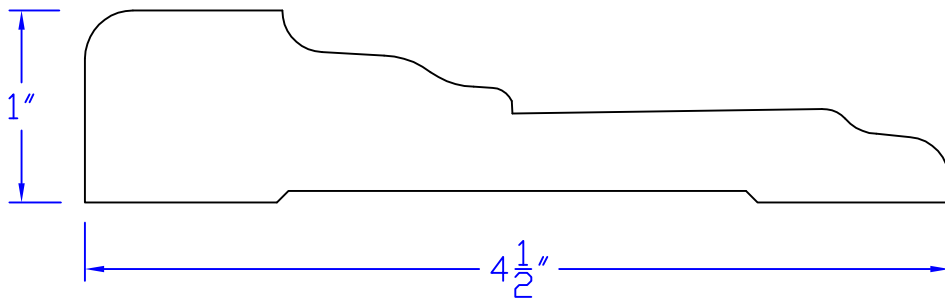

Creative Woodworking N.W., Inc.

1036 S.E. Taylor * Portland, Oregon 97214
Phone:(503) 230-9265 * Fax:(503) 232-9082
www.Creativewoodworkingnw.com

CASG895
1" x 4-1/2"