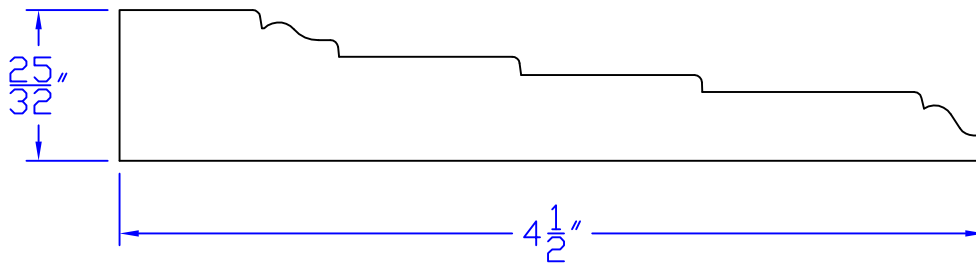

# Creative Woodworking N.W., Inc.

1036 S.E. Taylor \* Portland, Oregon 97214  
Phone:(503) 230-9265 \* Fax:(503) 232-9082  
[www.Creativewoodworkingnw.com](http://www.Creativewoodworkingnw.com)

CASG898  
 $25/32"$  x  $4-1/2"$