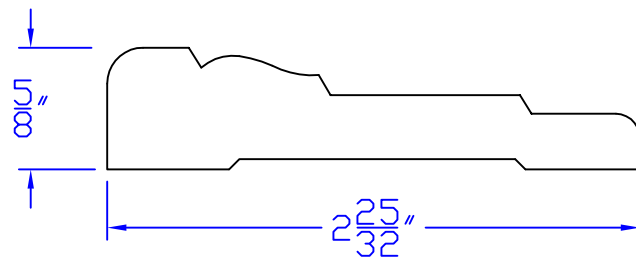

# Creative Woodworking N.W., Inc.

1036 S.E. Taylor \* Portland, Oregon 97214  
Phone:(503) 230-9265 \* Fax:(503) 232-9082  
[www.Creativewoodworkingnw.com](http://www.Creativewoodworkingnw.com)

CASG899  
5/8" x 2-25/32"