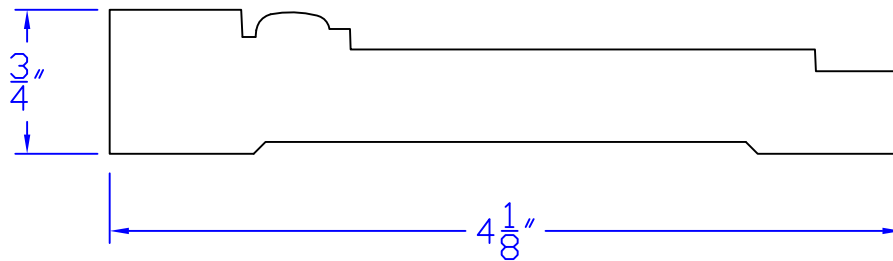

# Creative Woodworking N.W., Inc.

1036 S.E. Taylor \* Portland, Oregon 97214  
Phone:(503) 230-9265 \* Fax:(503) 232-9082  
[www.Creativewoodworkingnw.com](http://www.Creativewoodworkingnw.com)

CASG901

3/4" x 4-1/8"