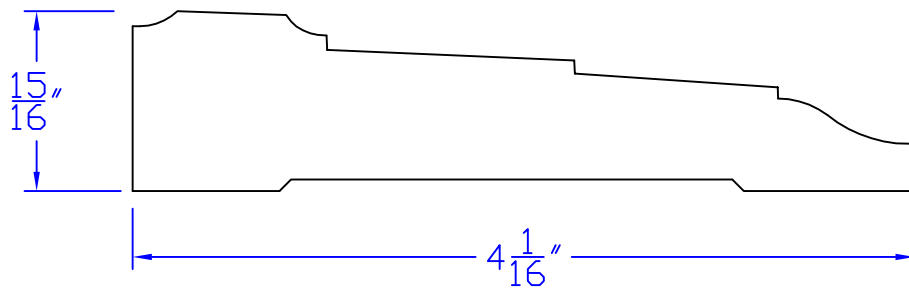

# Creative Woodworking N.W., Inc.

1036 S.E. Taylor \* Portland, Oregon 97214  
Phone:(503) 230-9265 \* Fax:(503) 232-9082  
[www.Creativewoodworkingnw.com](http://www.Creativewoodworkingnw.com)

CASG905  
15/16" x 4-1/16"