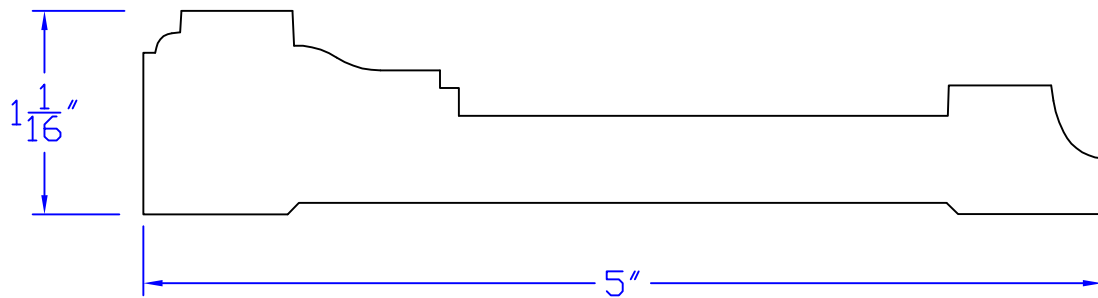

Creative Woodworking N.W., Inc.

1036 S.E. Taylor * Portland, Oregon 97214
Phone:(503) 230-9265 * Fax:(503) 232-9082
www.Creativewoodworkingnw.com

CASG906
1-1/16" x 5"