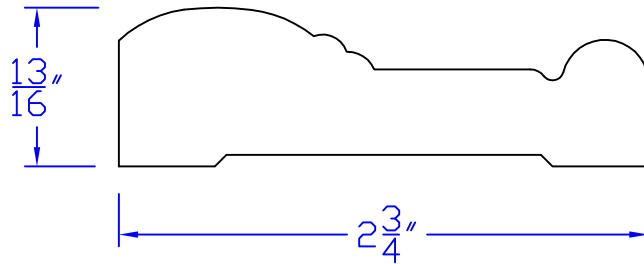

Creative Woodworking N.W., Inc.

1036 S.E. Taylor * Portland, Oregon 97214
Phone:(503) 230-9265 * Fax:(503) 232-9082
www.Creativewoodworkingnw.com

CASG908
13/16" × 2-3/4"