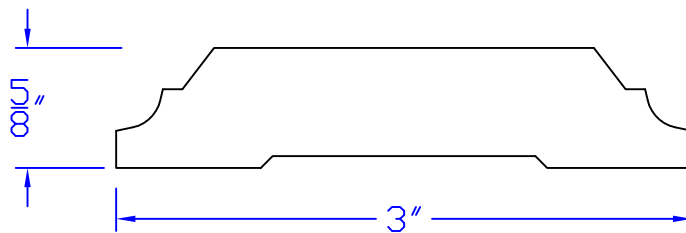

# Creative Woodworking N.W., Inc.

1036 S.E. Taylor \* Portland, Oregon 97214  
Phone:(503) 230-9265 \* Fax:(503) 232-9082  
[www.Creativewoodworkingnw.com](http://www.Creativewoodworkingnw.com)

CASG909  
5/8" x 3"