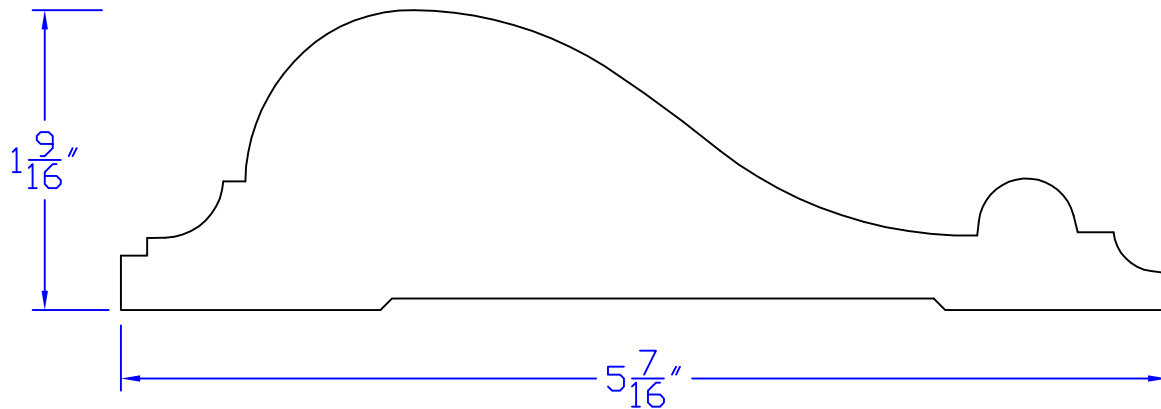

# Creative Woodworking N.W., Inc.

1036 S.E. Taylor \* Portland, Oregon 97214  
Phone:(503) 230-9265 \* Fax:(503) 232-9082  
[www.Creativewoodworkingnw.com](http://www.Creativewoodworkingnw.com)

CASG910

$1\frac{9}{16}$ "  $\times$   $5\frac{7}{16}$ "