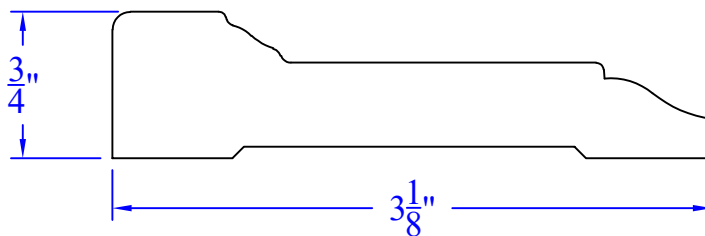

# Creative Woodworking N.W., Inc.

1036 S.E. Taylor \* Portland, Oregon 97214

Phone:(503) 230-9265 \* Fax:(503) 232-9082

[www.Creativewoodworkingnw.com](http://www.Creativewoodworkingnw.com)

CASG911  
3/4" x 3-1/8"