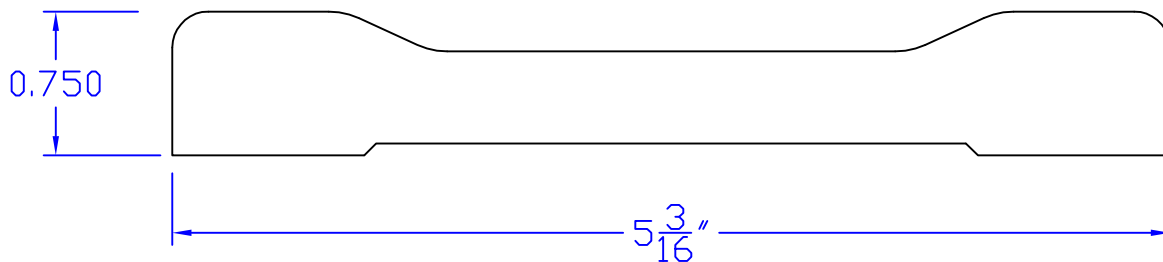

Creative Woodworking N.W., Inc.

1036 S.E. Taylor * Portland, Oregon 97214
Phone:(503) 230-9265 * Fax:(503) 232-9082
www.Creativewoodworkingnw.com

CASG912
3/4" x 5-3/16"