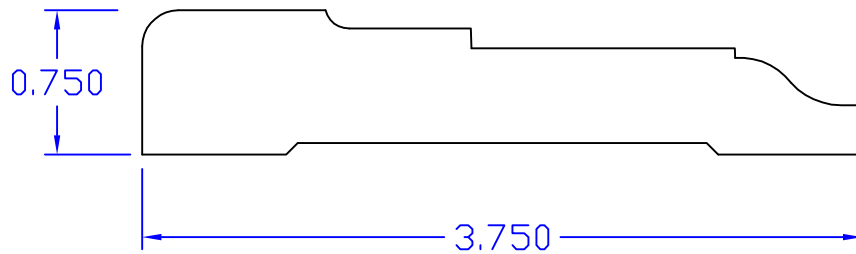

Creative Woodworking N.W., Inc.

1036 S.E. Taylor * Portland, Oregon 97214
Phone:(503) 230-9265 * Fax:(503) 232-9082
www.Creativewoodworkingnw.com

CASG913
3/4" x 3-3/4"