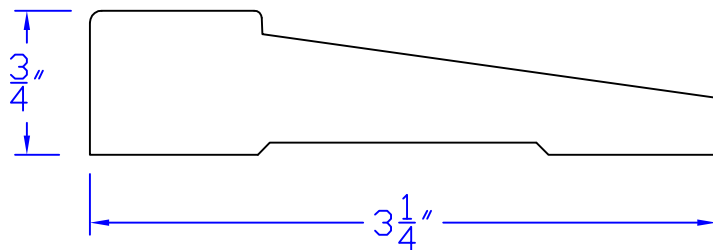

Creative Woodworking N.W., Inc.

1036 S.E. Taylor * Portland, Oregon 97214
Phone:(503) 230-9265 * Fax:(503) 232-9082
www.Creativewoodworkingnw.com

CASG914
3/4" x 3-1/4"