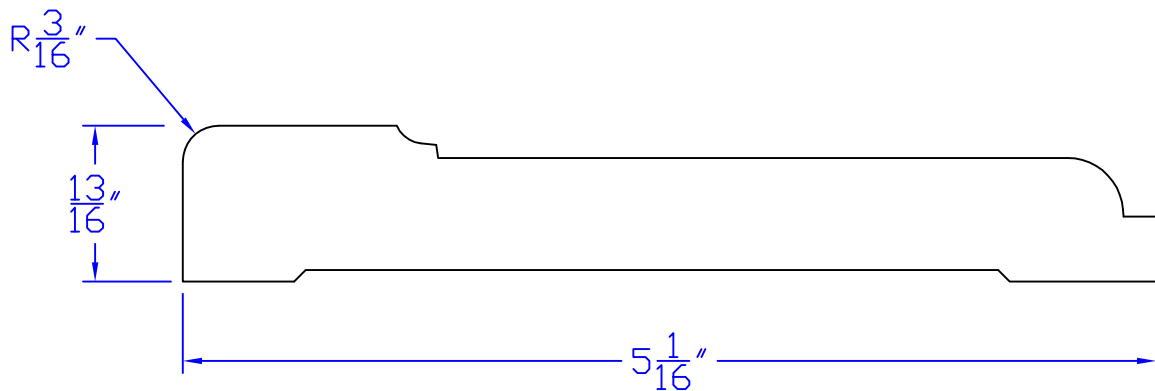

Creative Woodworking N.W., Inc.

1036 S.E. Taylor * Portland, Oregon 97214
Phone:(503) 230-9265 * Fax:(503) 232-9082
www.Creativewoodworkingnw.com

CASG916
 $13/16$ " \times $5-1/16$ "