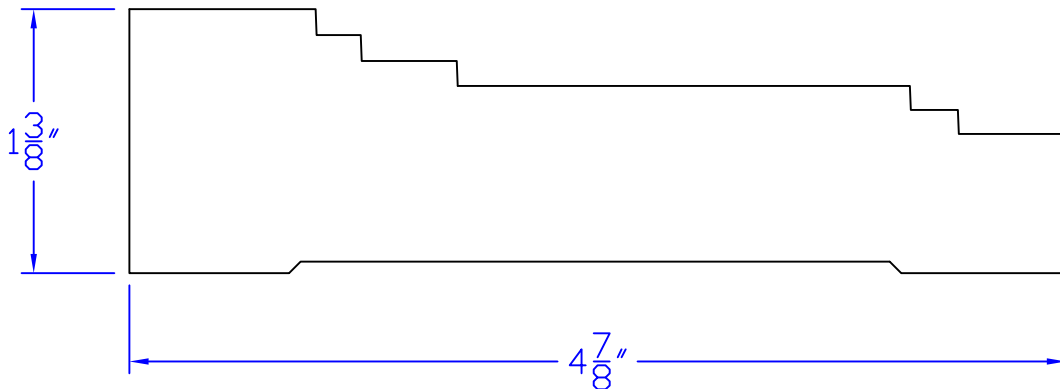

# Creative Woodworking N.W., Inc.

1036 S.E. Taylor \* Portland, Oregon 97214  
Phone:(503) 230-9265 \* Fax:(503) 232-9082  
[www.Creativewoodworkingnw.com](http://www.Creativewoodworkingnw.com)

CASG917

$1\frac{3}{8}" \times 4\frac{7}{8}"$