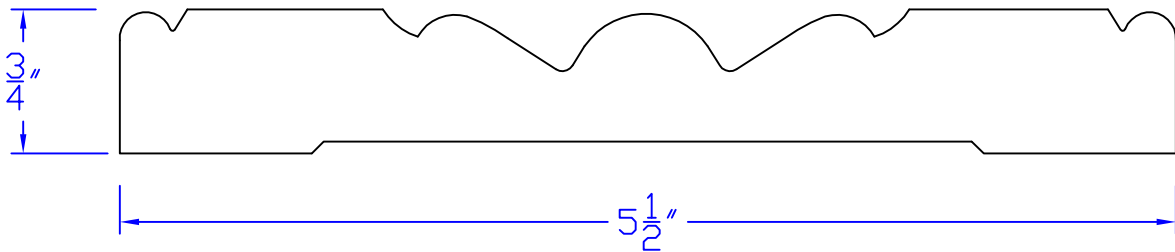

# Creative Woodworking N.W., Inc.

1036 S.E. Taylor \* Portland, Oregon 97214  
Phone:(503) 230-9265 \* Fax:(503) 232-9082  
[www.Creativewoodworkingnw.com](http://www.Creativewoodworkingnw.com)

CASG919  
3/4" × 5-1/2"