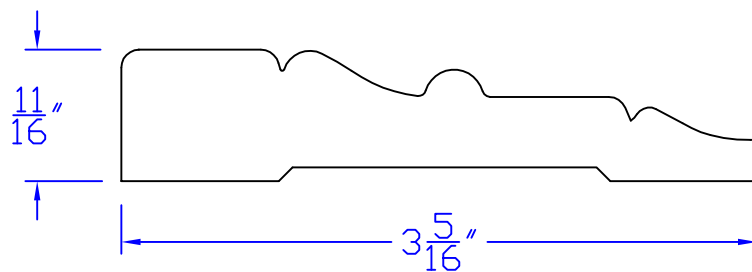

Creative Woodworking N.W., Inc.

1036 S.E. Taylor * Portland, Oregon 97214
Phone:(503) 230-9265 * Fax:(503) 232-9082
www.Creativewoodworkingnw.com

CASG920

$11/16" \times 3-5/16"$