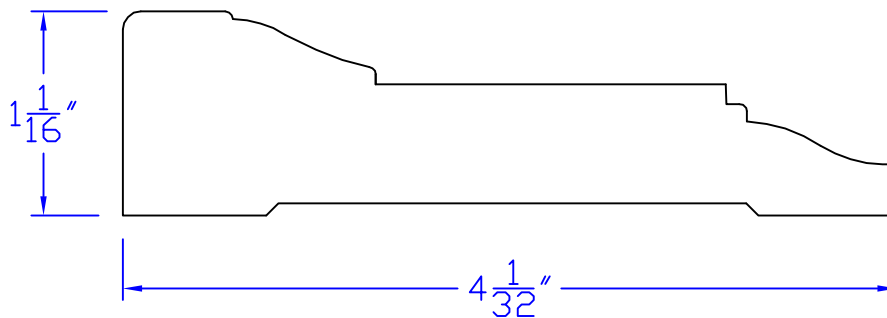

Creative Woodworking N.W., Inc.

1036 S.E. Taylor * Portland, Oregon 97214
Phone:(503) 230-9265 * Fax:(503) 232-9082
www.Creativewoodworkingnw.com

CASG921
 $1\frac{1}{16}'' \times 4\frac{1}{16}''$