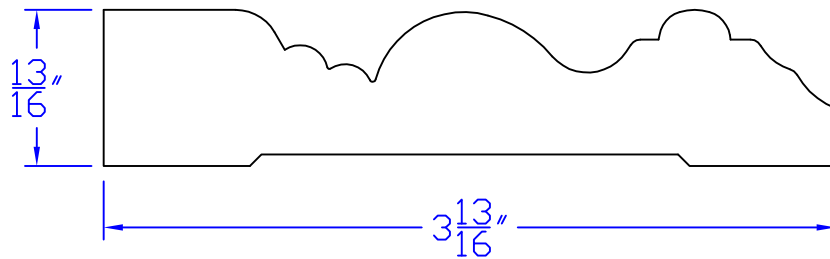

# Creative Woodworking N.W., Inc.

1036 S.E. Taylor \* Portland, Oregon 97214  
Phone:(503) 230-9265 \* Fax:(503) 232-9082  
[www.Creativewoodworkingnw.com](http://www.Creativewoodworkingnw.com)

CASG922

$\frac{13}{16}$ " x  $3\frac{13}{16}$ "