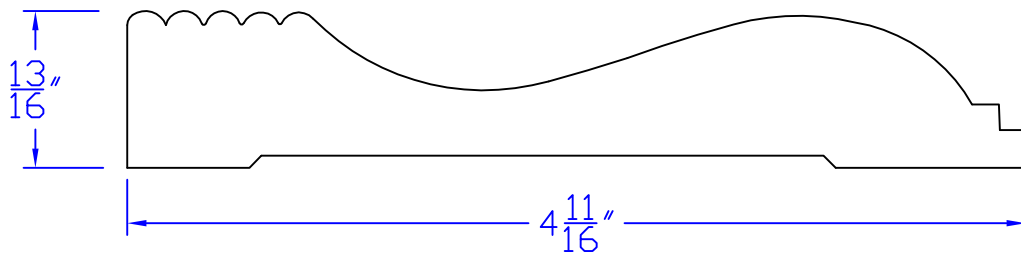

Creative Woodworking N.W., Inc.

1036 S.E. Taylor * Portland, Oregon 97214
Phone:(503) 230-9265 * Fax:(503) 232-9082
www.Creativewoodworkingnw.com

CASG924

$13/16"$ \times $4-11/16"$