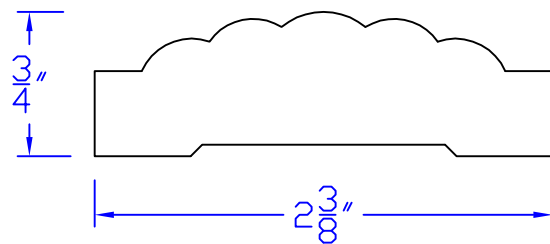

# Creative Woodworking N.W., Inc.

1036 S.E. Taylor \* Portland, Oregon 97214  
Phone:(503) 230-9265 \* Fax:(503) 232-9082  
[www.Creativewoodworkingnw.com](http://www.Creativewoodworkingnw.com)

CASG925

3/4" x 2-3/8"