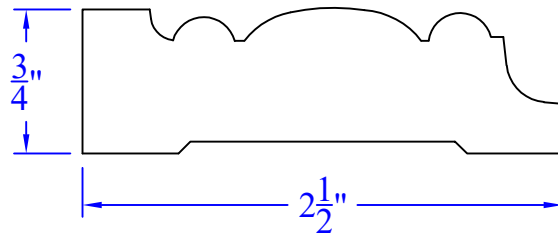

# Creative Woodworking N.W., Inc.

1036 S.E. Taylor \* Portland, Oregon 97214  
Phone:(503) 230-9265 \* Fax:(503) 232-9082  
www.Creativewoodworkingnw.com

CASG933  
3/4" x 2-1/2"