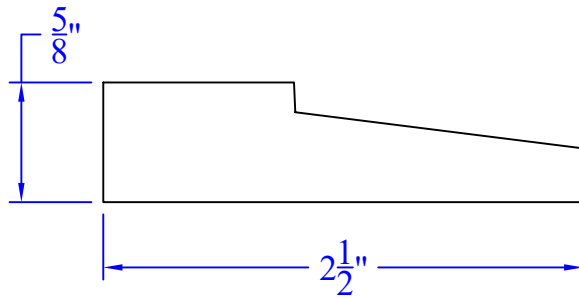

Creative Woodworking N.W., Inc.

1036 S.E. Taylor * Portland, Oregon 97214
Phone:(503) 230-9265 * Fax:(503) 232-9082
www.Creativewoodworkingnw.com

CASG935
5/8" x 2-1/2"