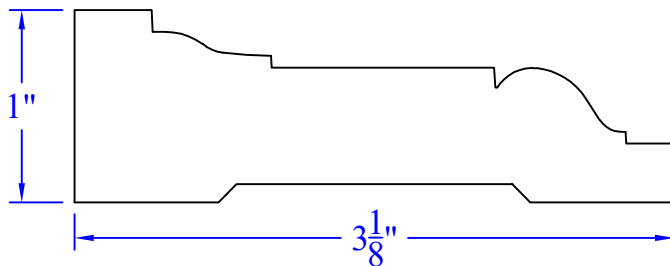

Creative Woodworking N.W., Inc.

1036 S.E. Taylor * Portland, Oregon 97214
Phone:(503) 230-9265 * Fax:(503) 232-9082
www.Creativewoodworkingnw.com

CASG937
1" x 3-1/8"