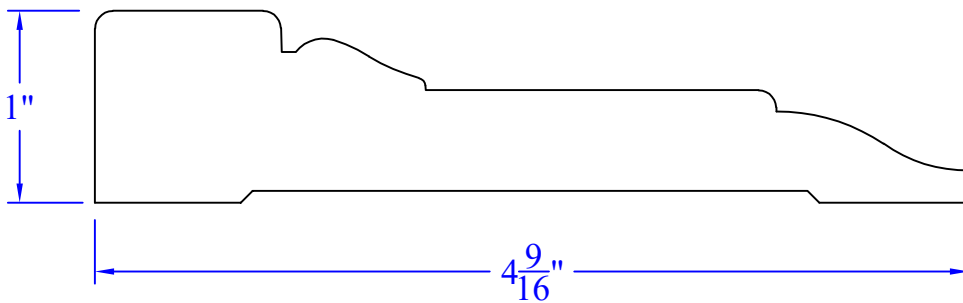

# Creative Woodworking N.W., Inc.

1036 S.E. Taylor \* Portland, Oregon 97214  
Phone:(503) 230-9265 \* Fax:(503) 232-9082  
www.Creativewoodworkingnw.com

CASG938  
1" x 4-9/16"