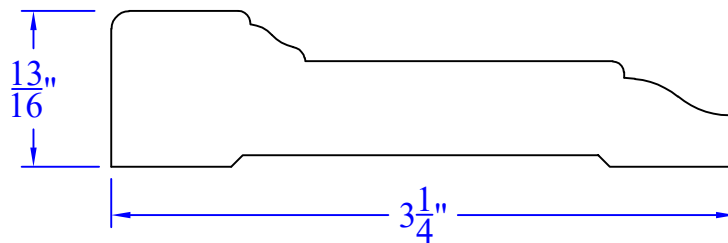

Creative Woodworking N.W., Inc.

1036 S.E. Taylor * Portland, Oregon 97214
Phone:(503) 230-9265 * Fax:(503) 232-9082
www.Creativewoodworkingnw.com

CASG939
 $13/16$ " x $3-1/4$ "