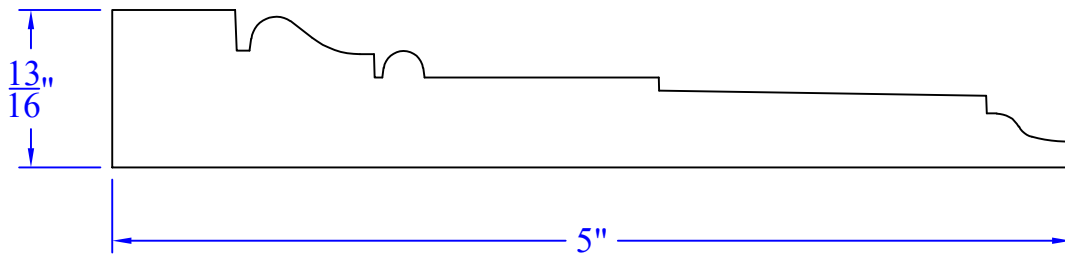

Creative Woodworking N.W., Inc.

1036 S.E. Taylor * Portland, Oregon 97214
Phone:(503) 230-9265 * Fax:(503) 232-9082
www.Creativewoodworkingnw.com

CASG940
13/16" x 5"