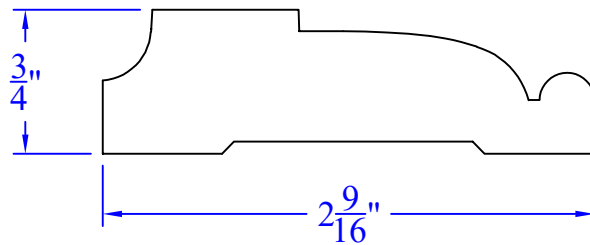

# Creative Woodworking N.W., Inc.

1036 S.E. Taylor \* Portland, Oregon 97214  
Phone:(503) 230-9265 \* Fax:(503) 232-9082  
www.Creativewoodworkingnw.com

CASG942  
3/4" x 2-9/16"