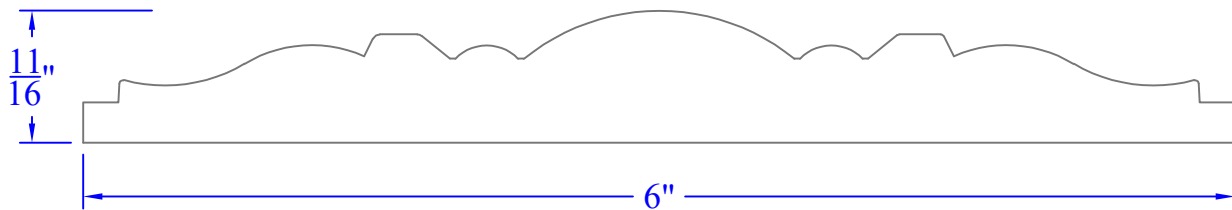

Creative Woodworking N.W., Inc.

1036 S.E. Taylor * Portland, Oregon 97214
Phone:(503) 230-9265 * Fax:(503) 232-9082
www.Creativewoodworkingnw.com

CASG947
11/16" x 6"