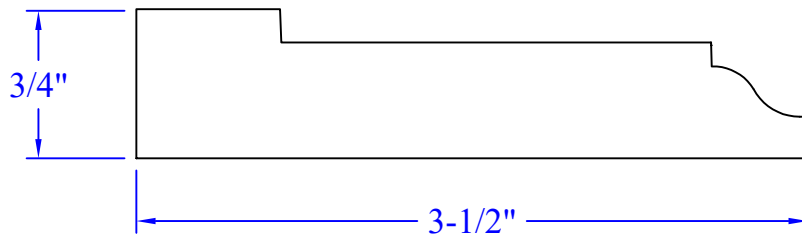

# Creative Woodworking N.W., Inc.

1036 S.E. Taylor \* Portland, Oregon 97214  
Phone:(503) 230-9265 \* Fax:(503) 232-9082  
www.Creativewoodworkingnw.com

CASG951  
3/4" x 3-1/2"