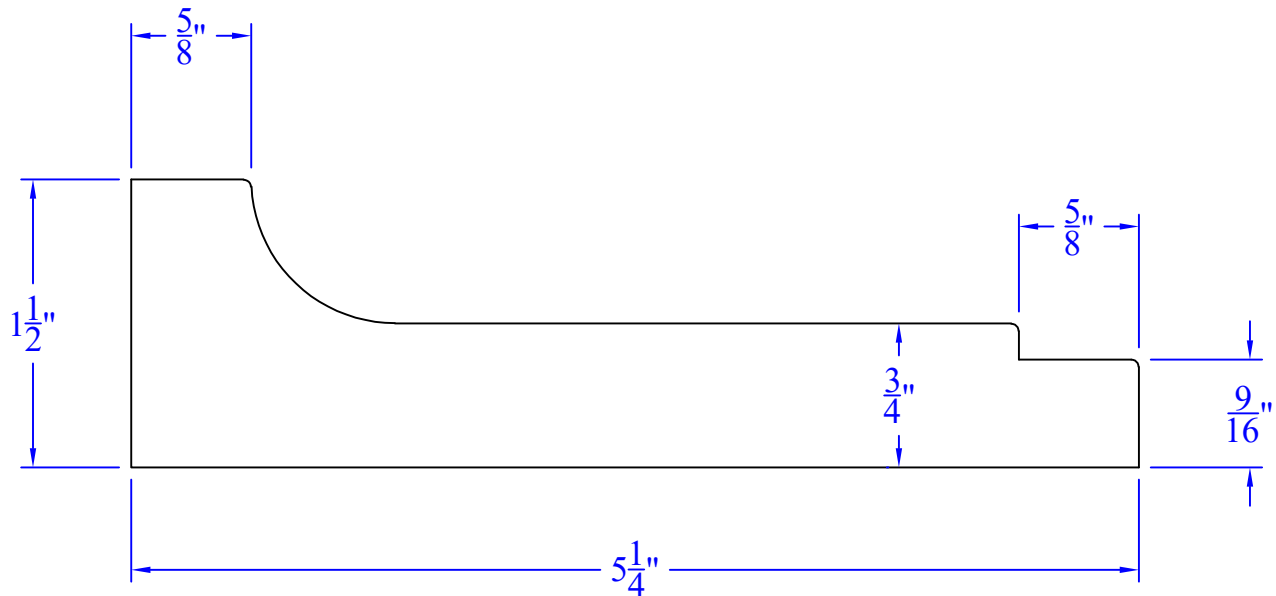

Creative Woodworking N.W., Inc.

1036 S.E. Taylor * Portland, Oregon 97214
Phone:(503) 230-9265 * Fax:(503) 232-9082
www.Creativewoodworkingnw.com

CASG953
1-3/4" x 5-1/4"