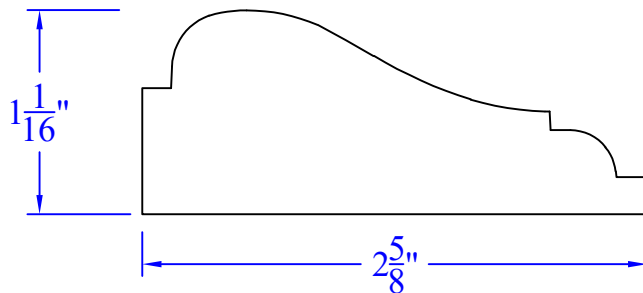

# Creative Woodworking N.W., Inc.

1036 S.E. Taylor \* Portland, Oregon 97214  
Phone:(503) 230-9265 \* Fax:(503) 232-9082  
www.Creativewoodworkingnw.com

CASG954  
1-1/16" x 2-5/8"