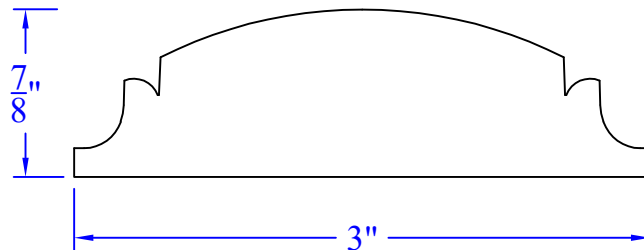

# Creative Woodworking N.W., Inc.

1036 S.E. Taylor \* Portland, Oregon 97214  
Phone:(503) 230-9265 \* Fax:(503) 232-9082  
www.Creativewoodworkingnw.com

CASG956

7/8" x 3"