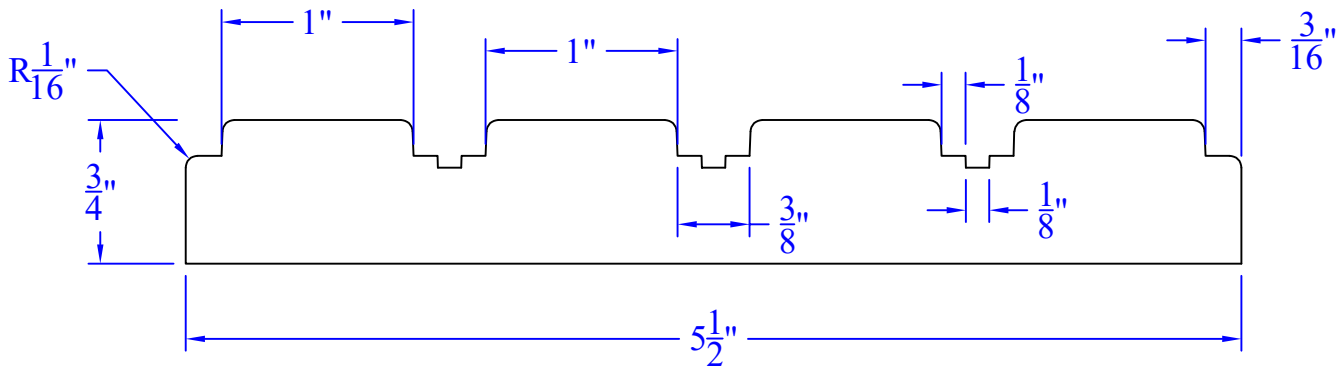

Creative Woodworking N.W., Inc.

1036 S.E. Taylor * Portland, Oregon 97214
Phone:(503) 230-9265 * Fax:(503) 232-9082
www.Creativewoodworkingnw.com

CASG957
3/4" x 5-1/2"