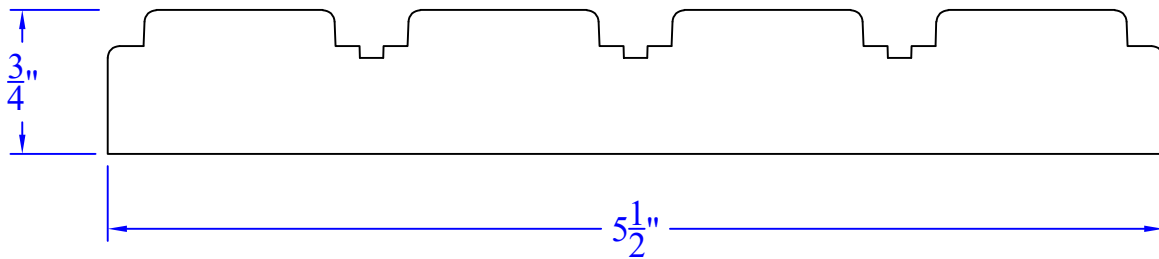

Creative Woodworking N.W., Inc.

1036 S.E. Taylor * Portland, Oregon 97214
Phone:(503) 230-9265 * Fax:(503) 232-9082
www.Creativewoodworkingnw.com

CASG957
3/4" x 5-1/2"