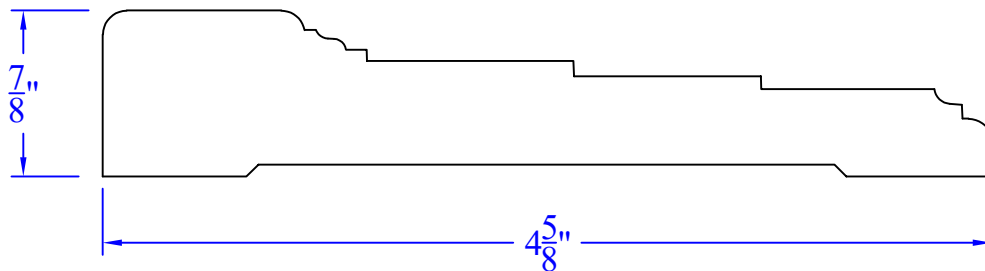

Creative Woodworking N.W., Inc.

1036 S.E. Taylor * Portland, Oregon 97214
Phone:(503) 230-9265 * Fax:(503) 232-9082
www.Creativewoodworkingnw.com

CASG958
7/8" x 4-5/8"