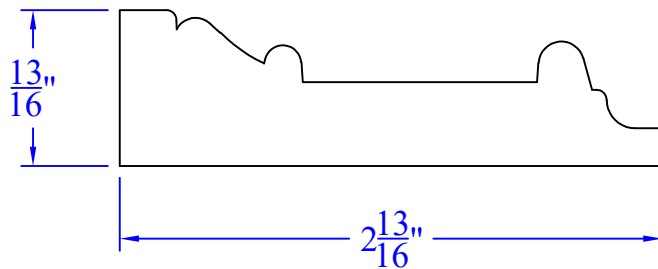

Creative Woodworking N.W., Inc.

1036 S.E. Taylor * Portland, Oregon 97214
Phone:(503) 230-9265 * Fax:(503) 232-9082
www.Creativewoodworkingnw.com

CASG962
13/16" x 2-13/16"